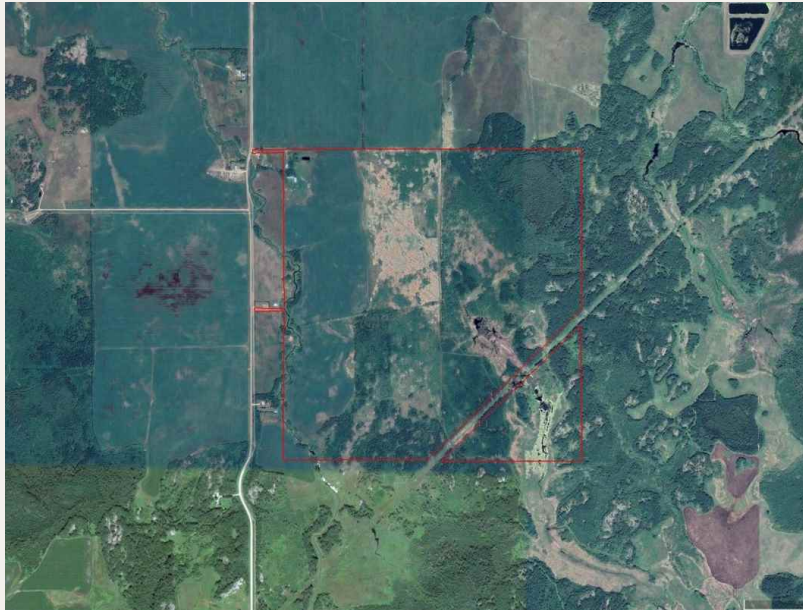

[royallepageriverbendrealtyfarmdivision.com](http://royallepageriverbendrealtyfarmdivision.com)

**\$1,574,400 | 624.70 Acres | Grain**  
Great Falls, MB

624.7 acres near Great Falls. Contact listing agent Tommy Rogers at 204.741.0183 for more details.

## Property & Land Remarks

**Property Legal  
Description:** DESC NW 18-17-11E,  
DESC NW 19-17-11E,  
SE 19-17-11E,  
DESC NE 18-17-11E,  
DESC NSW 20-17-11E,  
DESC NW 17-17-11E

**Acreage (Total):** 624.7