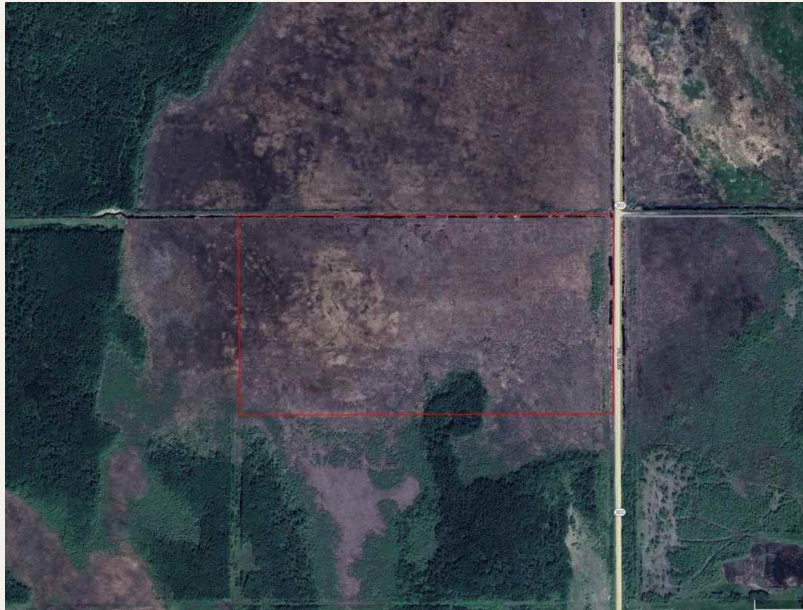

**\$60,000 | 80.00 Acres | Bare land
Zhoda, MB**

Vacant land in the RM of La Broquerie. 80 acres of recreation or hunting land, majority of property is fenced with some open land. No driveway to property. More acres available. Contact listing agent Sheldon Froese at 204.371.5131 or Stacey Hiebert at 204.371.5930 for more information.

Property & Land Remarks

**Property Legal
Description:** DESC NE 1-5-7E, north half

Acreage (Total): 80

How to View

How to View: Through listing agent Sheldon Froese 204-371-5131 or
Stacey Hiebert 204-371-5930