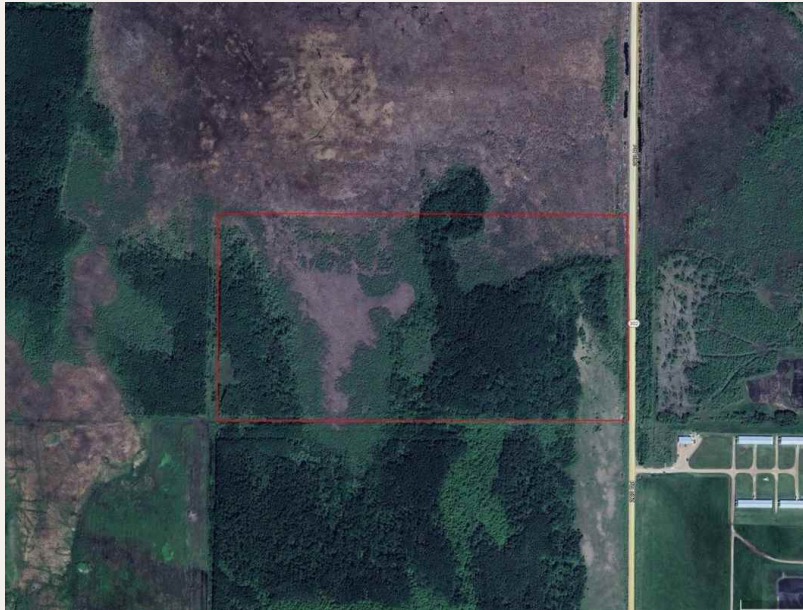

\$85,000 | 80.00 Acres | Ranch/pasture
Zhoda, MB

Vacant pasture land in the RM of La Broquerie. 80 acres of pasture land on provincial road 302. Majority of property is fenced with some open land. More acres available. Contact listing agent Sheldon Froese at 204.371.5131 or Stacey Hiebert at 204.371.5930

Property Legal Description:	DESC NE 1-5-7E, south half
Acreage (Total):	80

How to View

How to View:	Through listing agent Sheldon Froese 204-371-5131 or Stacey Hiebert 204-371-5930
---------------------	--

Property Photos

Listing #19264

256	16	15	14	13	12	11	10	9	8	7	6	5	4	3	2	1
255	16	15	14	13	12	11	10	9	8	7	6	5	4	3	2	1
254	16	15	14	13	12	11	10	9	8	7	6	5	4	3	2	1
253	16	15	14	13	12	11	10	9	8	7	6	5	4	3	2	1
252	16	15	14	13	12	11	10	9	8	7	6	5	4	3	2	1
251	16	15	14	13	12	11	10	9	8	7	6	5	4	3	2	1
250	16	15	14	13	12	11	10	9	8	7	6	5	4	3	2	1