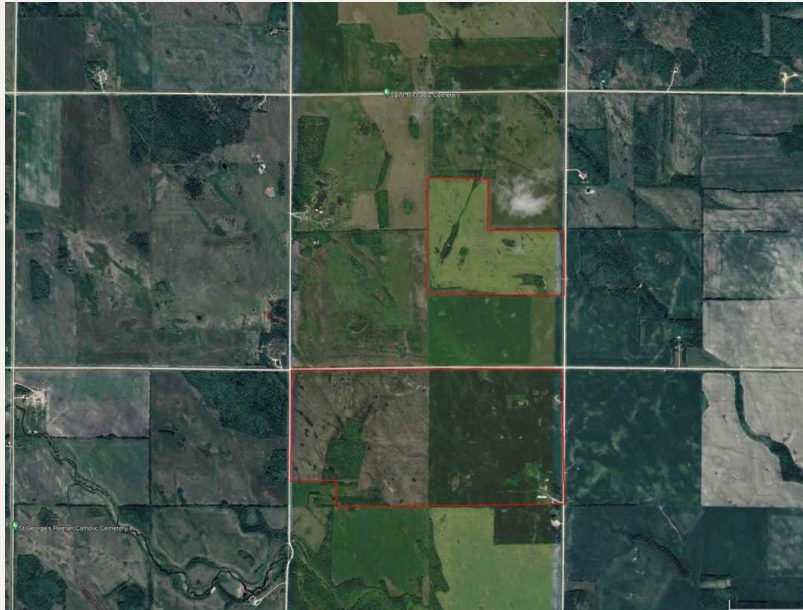

\$1,386,000 | 420.00 Acres | Grain
Gross Isle, MB

Land for sale in Manitoba. Located just north of Teulon between HWY 7 & 8. 420 acres of arable land capable of growing a variety of different crops. Contact listing agent Stacey Hiebert at 204.371.5930 or Sheldon Froese at 204.371.5131 for more details.

Listing Details

Property Id #:	16453
Price:	\$1,386,000
Farm Type:	Grain
Acreage (Total):	420
Municipality / County:	RM of Rockwood
Province:	Manitoba
Postal Code:	R0C 1G0

Additional Listing Remarks

Property Taxes:	\$2,429.39
------------------------	------------

How to View

How to View:	Through listing agents Stacey Hiebert 204.371.5930 or Sheldon Froese 204.371.5131
---------------------	---

Property & Land Remarks

Property Legal Description:	DESC SE 25-17-2E, DESC NE 25-17-2E, DESC NW 24-17-2E, DESC NE 24-17-2E
Acreage (Total):	420
Soil Type:	Inwood/Clay Loam,
Crop Insurance Yield Rate:	H